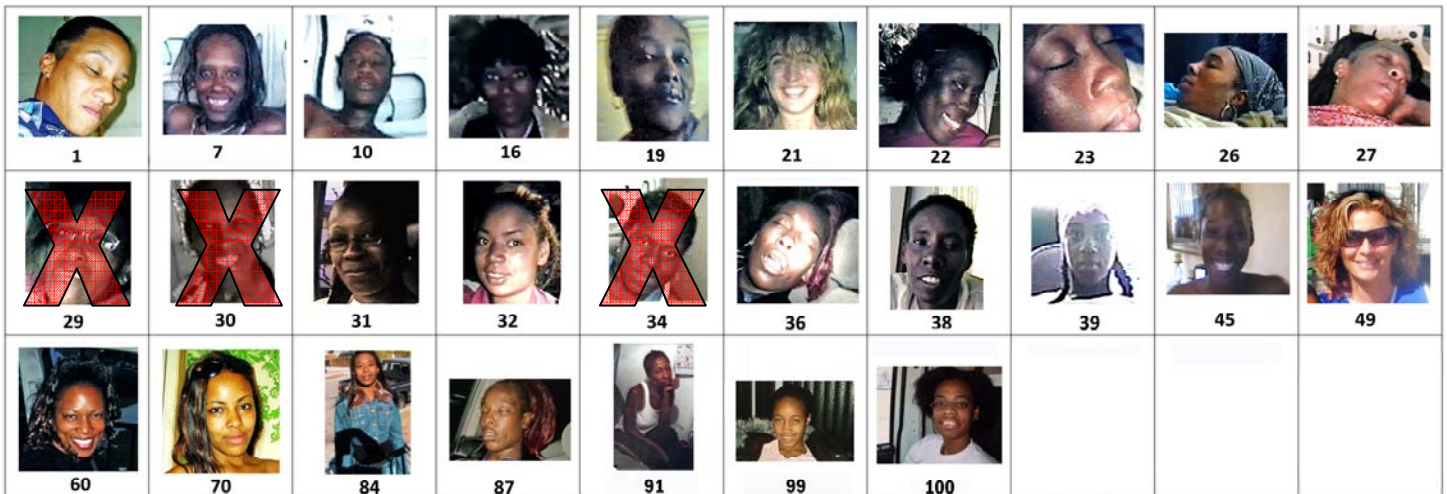

LAPD

NEEDS YOUR HELP

IN THE IDENTIFICATION OF PERSONS PHOTOGRAPHED BY THE "GRIM SLEEPER" BETWEEN THE YEARS OF 1976 AND 2010.

LOS ANGELES POLICE DEPARTMENT

AUGUST 31, 2011

CHARLIE BECK, Chief of Police

THE BELOW PICTURED PHOTOGRAPHS ARE THOSE OF THE REMAINING UNIDENTIFIED FEMALES THAT NEED TO BE IDENTIFIED.

LAPD Needs Your Help!

Can you help the LAPD put names to these faces? These people are NOT suspects. These photographs were recovered while in the possession of a serial murder suspect, dubbed in the media as "The Grim Sleeper."